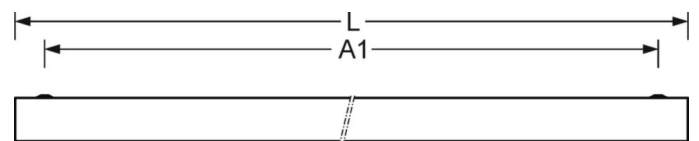

LIGHTING TECHNOLOGY

Placement	LED, Colour rendering/Light colour CRI ≥ 80 / 4000K
Colour tolerance (MacAdam)	3SDCM
Photobiological safety (Luminaire)	RG0
Nominal luminous flux	12660lm
Nominal luminous flux-emergency lighting mode	12660lm
LED service life	68000h L80/B10 (Tq 35°C), 80000h L80/B10 (Tq 25°C), 37000h L90/B10 (Tq 25°C)
Luminaire luminous efficiency	127lm/W
UGR lat./long.	14.7 / 18.7

DEEP-LINK

<https://www.regiolux.de/en/article/62152016660>

Reference	LED 12700lm 840
ηLB	100 %
Φ ↓/↑	100 % / 0 %
UGR lat./long.	14.7 / 18.7
VDU	65° < 1000cd/m²

MECHANICS

Housing colour	traffic white RAL 9016
Dimensions (LxWxH/DxH)	1473mm x 340mm x 75mm
Ceiling system	cut-out ceilings [AD]
Weight (net)	17kg
Cable entry KE (X/Y)	65mm/150mm
Type of installation	Ceiling-mounted single installation, Ceiling-mounted trunking installation, Installation in clean room ceilings, Ceiling installation individual mounting

Dimensions

L	1473 mm	Length
B	340 mm	Width
H	75 mm	Height
A1	1380 mm	Mounting distance single mounting
A3	93 mm	Mounting distance between luminaires in a light run arrangement
X	65 mm	Distance cable infeed to the center of the luminaire on the X-axis
Y	150 mm	Distance cable infeed to the center of the luminaire on the Y-axis