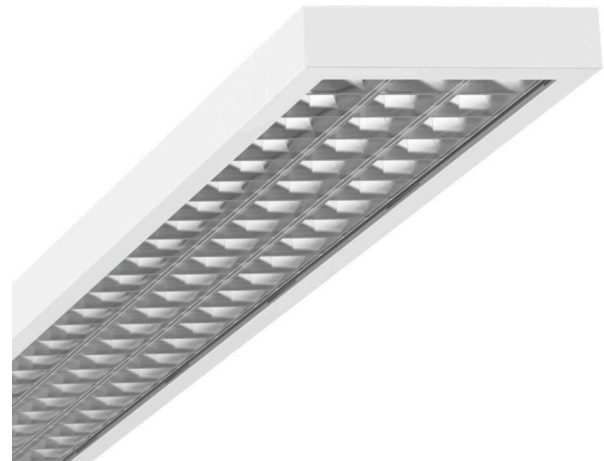

Surface-mounted luminaire - Silky matt MIRO® parabolic louvres - direct distribution

Sheet steel housing suitable, rectangular cross section; suitable for use in clean rooms and clean room areas per DIN 14644-1; manufactured per IPA provisions, as well as the directives for quality assurance GMP (Good Manufacturing Practice); Housing colour traffic white RAL 9016; Direct light distribution using reflectivity-enhanced MIRO® aluminium parabolic louvres, silk-matt anodised, for computer workstations, omnidirectional glare reduction according to the current DIN EN 12464-1 standard With clear cover made of laminated safety glass; Integrated LED driver design.. Electrical connection and connection of control cable using 5-pole connection terminal with plug-in contacts; Luminous flux in emergency light mode 12660 lm. The aduna clean room luminaire is suitable for direct voltage (0/50Hz), emergency luminaires must have additional marking. Suitable for air purity class ISO 14644-1 Class 2 with excellent to very good results in terms of microbial metabolic potential and chemical resistance.

DEEP-LINK

<https://www.regiolux.de/en/article/62152016660>

Reference	LED 12700lm 840
ηLB	100 %
Φ ↓/↑	100 % / 0 %
UGR lat./long.	14.7 / 18.7
VDU	65° < 1000cd/m²

MECHANICS

Housing colour	traffic white RAL 9016
Dimensions (LxWxH/DxH)	1473mm x 340mm x 75mm
Ceiling system	cut-out ceilings [AD]
Weight (net)	17kg
Cable entry KE (X/Y)	65mm/150mm
Type of installation	Ceiling-mounted single installation, Ceiling-mounted trunking installation, Installation in clean room ceilings, Ceiling installation individual mounting

Dimensions

L	1473 mm	Length
B	340 mm	Width
H	75 mm	Height
A1	1380 mm	Mounting distance single mounting
A3	93 mm	Mounting distance between luminaires in a light run arrangement
X	65 mm	Distance cable infeed to the center of the luminaire on the X-axis
Y	150 mm	Distance cable infeed to the center of the luminaire on the Y-axis