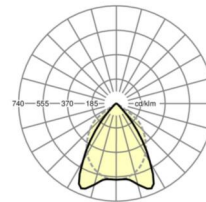

CHARACTERISTICS

Order number	62152016660
EAN number	4020863450503
Commodity code	94051190
Certification mark	IP 65, Protection class I, VDU 65°<1000, F, D, Clean room, HACCP DIN10500/Food/IFS/BRC, Indoor, CE
Impact resistance (IK rating)	IK07 (-20°C bis 35°C)
Ambient temperatur	ta -20°C to 35°C
Special properties	Ready for IoT
Warranty period	7 years
State funding programs	BEG - Federal funding for efficient buildings (valid only for Germany)

ELECTRICAL ENGINEERING

Controller	Electronic driver DALI2 (2 pcs.)
System output	100W
Mains voltage	230V/50Hz
Circuit breakers (inrush current)	13 pieces/B10, 24 pieces/B16, 25 pieces/C10, 40 pieces/C16
Energy efficiency class/light source	C

LIGHTING TECHNOLOGY

Placement	LED, Colour rendering/Light colour CRI ≥ 80 / 4000K
Colour tolerance (MacAdam)	3SDCM
Photobiological safety (Luminaire)	RG0
Nominal luminous flux	12660lm
Nominal luminous flux-emergency lighting mode	12660lm
LED service life	68000h L80/B10 (Tq 35°C), 80000h L80/B10 (Tq 25°C), 37000h L90/B10 (Tq 25°C)
Luminaire luminous efficiency	127lm/W
UGR lat./long.	14.7 / 18.7

DEEP-LINK

<https://www.regiolux.de/en/article/62152016660>