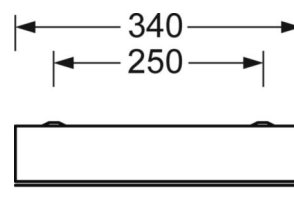

LIGHTING TECHNOLOGY

Placement	LED, Colour rendering/Light colour CRI ≥ 80 / 4000K
Colour tolerance (MacAdam)	3SDCM
Photobiological safety (Luminaire)	RG0
Nominal luminous flux	12660lm
Nominal luminous flux-emergency lighting mode	12660lm
LED service life	68000h L80/B10 (Tq 35°C), 80000h L80/B10 (Tq 25°C), 37000h L90/B10 (Tq 25°C)
Luminaire luminous efficiency	127lm/W
UGR lat./long.	14.7 / 18.7

DEEP-LINK

<https://www.regiolux.de/en/article/62152016660>

Reference	LED 12700lm 840
ηLB	100 %
Φ ↓/↑	100 % / 0 %
UGR lat./long.	14.7 / 18.7
VDU	65° < 1000cd/m²

MECHANICS

Housing colour	traffic white RAL 9016
Dimensions (LxWxH/DxH)	1473mm x 340mm x 75mm
Ceiling system	cut-out ceilings [AD]
Weight (net)	17kg
Cable entry KE (X/Y)	65mm/150mm
Type of installation	Ceiling-mounted single installation, Ceiling-mounted trunking installation, Installation in clean room ceilings, Ceiling installation individual mounting

Dimensions

L	1473 mm	Length
B	340 mm	Width
H	75 mm	Height
A1	1380 mm	Mounting distance single mounting
A3	93 mm	Mounting distance between luminaires in a light run arrangement
X	65 mm	Distance cable infeed to the center of the luminaire on the X-axis
Y	150 mm	Distance cable infeed to the center of the luminaire on the Y-axis